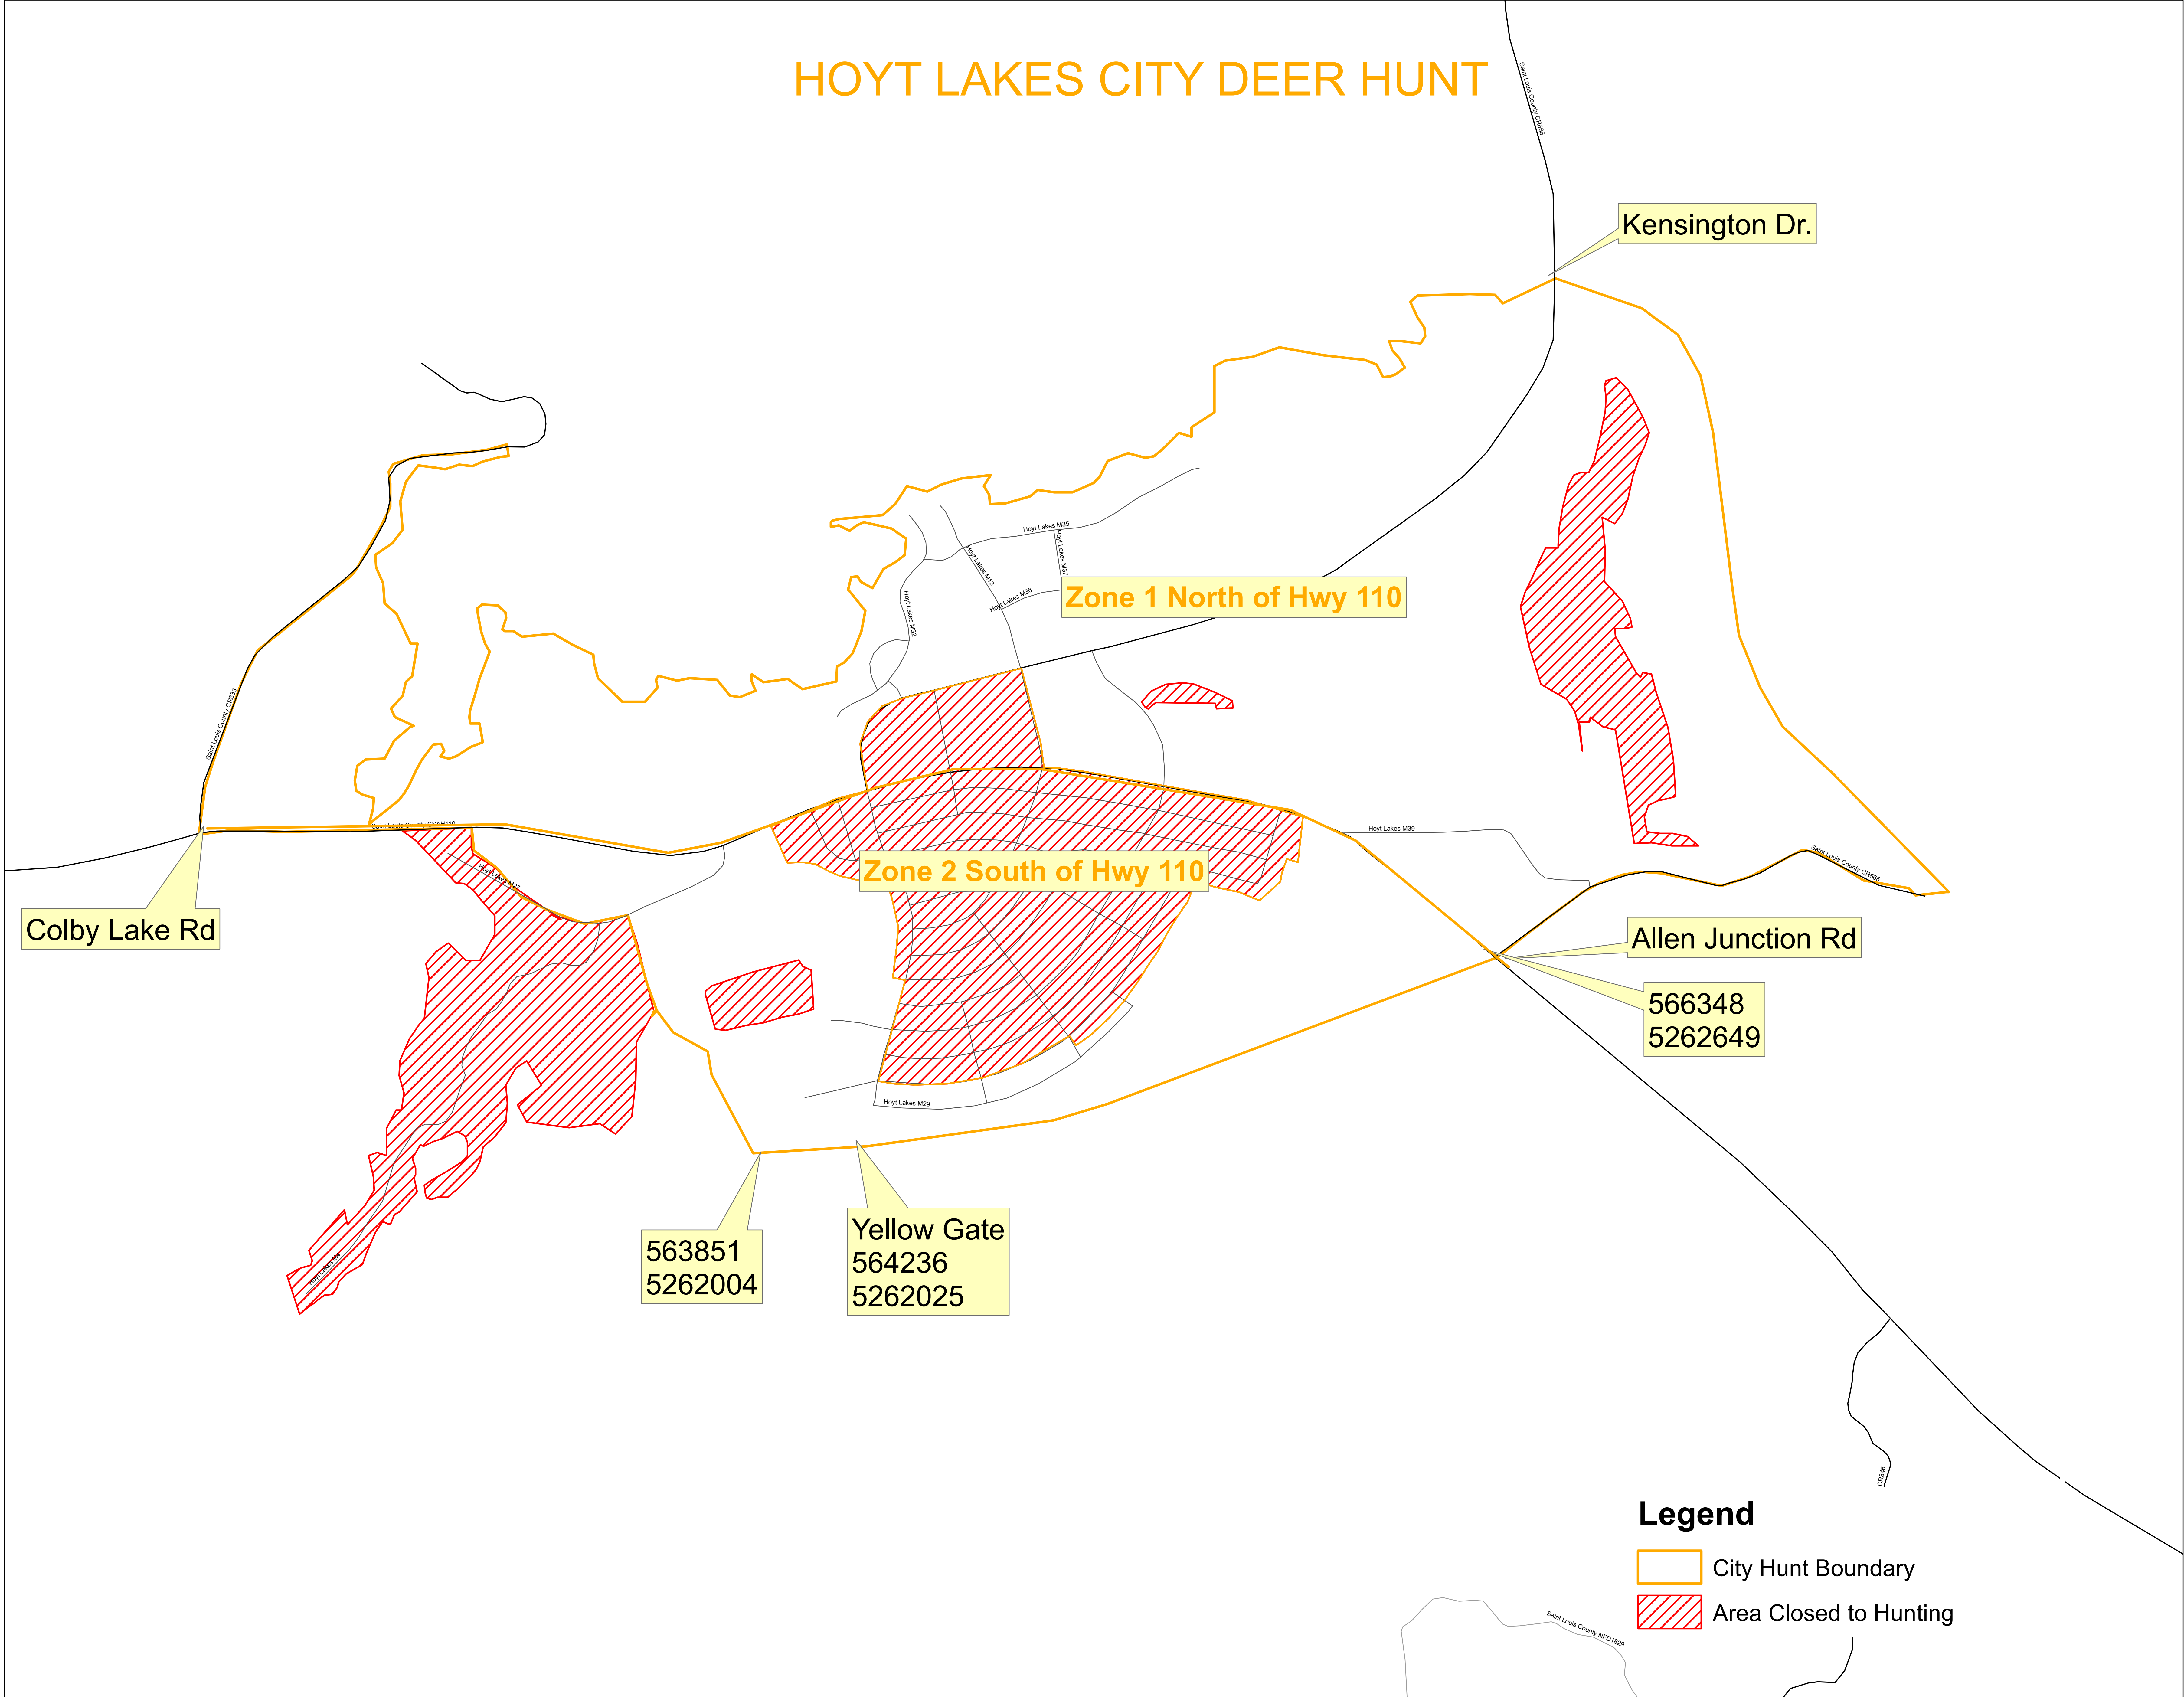

HOYT LAKES CITY DEER HUNT

Kensington Dr.

Zone 1 North of Hwy 110

Zone 2 South of Hwy 110

Colby Lake Rd

Allen Junction Rd

566348
5262649

563851
5262004

Yellow Gate
564236
5262025

Legend

 City Hunt Boundary

 Area Closed to Hunting

0 1 2 4 miles